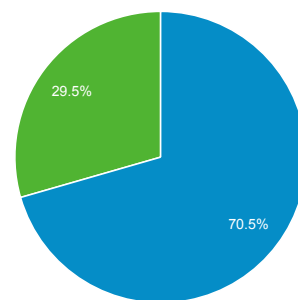

Nicollet County Historical...
266

Pageviews

Nicollet County Historical...
718

Pages / Visit

Nicollet County Historical...
2.03

Avg. Visit Duration

Nicollet County Historical...
00:01:55

Bounce Rate

Nicollet County Historical...
75.35%

% New Visits

Nicollet County Historical...
70.54%

■ New Visitor ■ Returning Visitor

City	Visits	% Visits
1. St. Peter	46	13.03%
2. Mankato	44	12.46%
3. Minneapolis	25	7.08%
4. Fort Worth	8	2.27%
5. Chicago	7	1.98%
6. Belle Plaine	7	1.98%
7. Jordan	6	1.70%
8. Owatonna	6	1.70%
9. Rochester	6	1.70%
10. New Ulm	4	1.13%